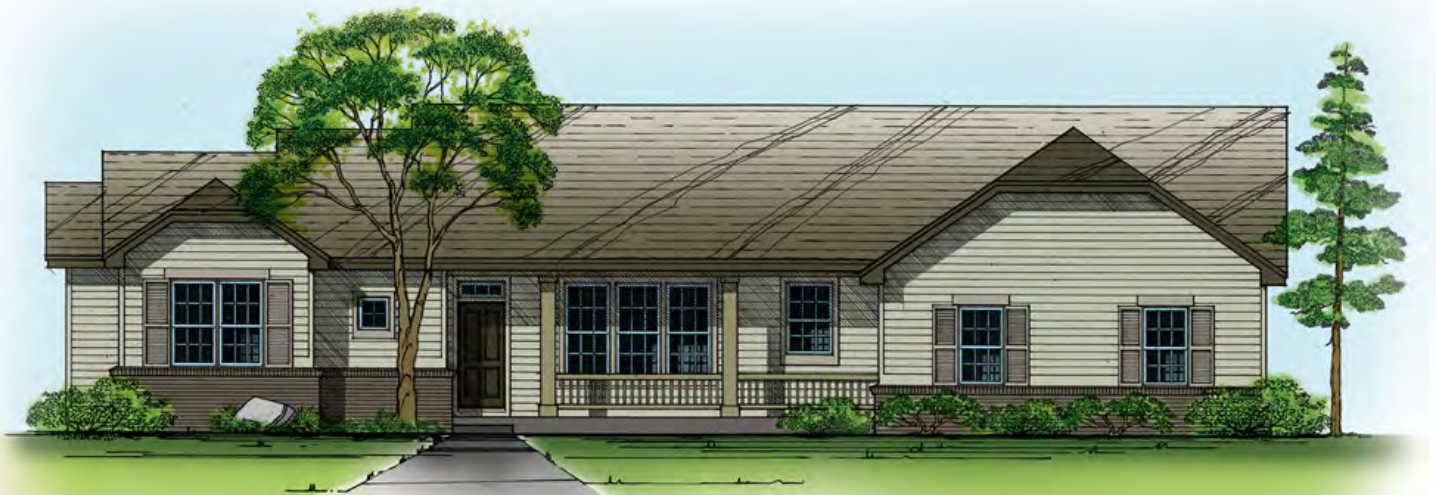

Keeneland

The Keeneland is a spacious 2,303 sq. Foot ranch with 3 bedrooms, 2½ baths, a 3-car garage, and full basement.

Two large porches extend the living space. The great room has a gas fireplace and an eating area that connects to the back porch. The mud room and laundry room connect to the 3-car garage.

This floor plan creates a private area for the master suite complete with it's own outside entrance. Enjoy the 5-piece bath and generous walk-in closet. Besides the full basement, the Keeneland has an oversized garage for workshop or hobby space and a separate storage room.